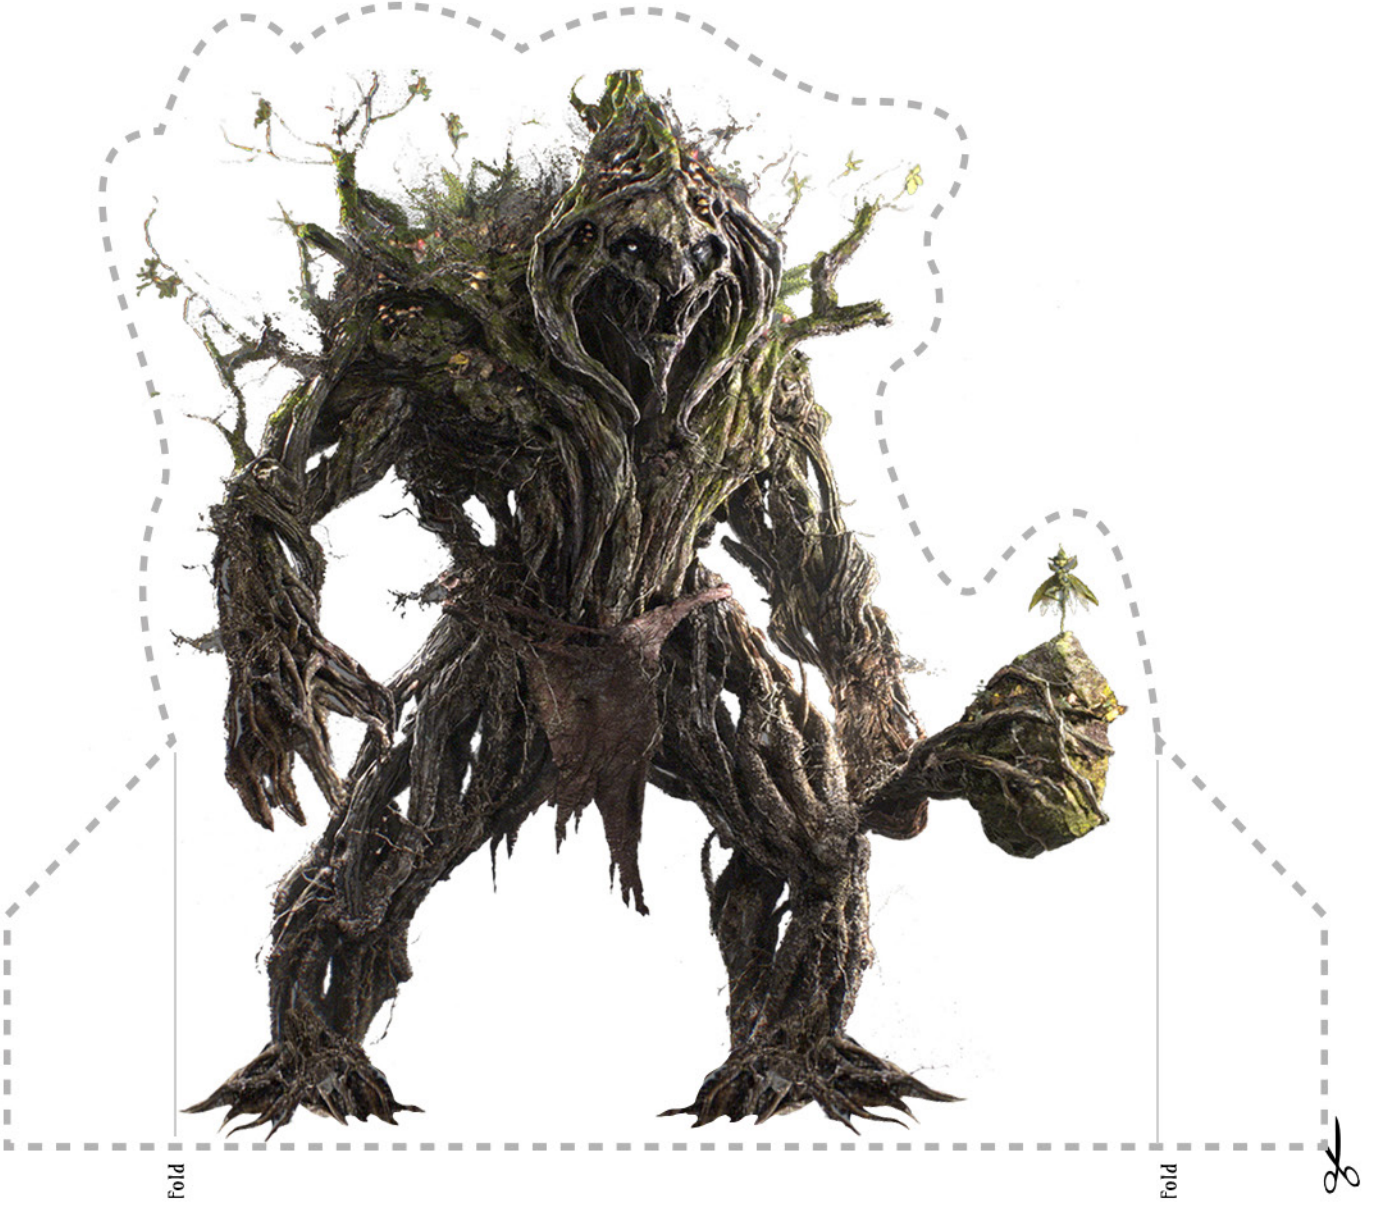

# Cut-out Scene Maker

Create your own adventures with these scenes and characters

# Cut-out Scene Maker

Create your own adventures with these scenes and characters

Disney  
**MALEFICENT**  
In theatres May 30  
IN 3D AND REAL 3D AND IMAX 3D

Disney  
**MALEFICENT**

In theatres May 30  
IN 3D AND REAL D 3D AND IMAX 3D