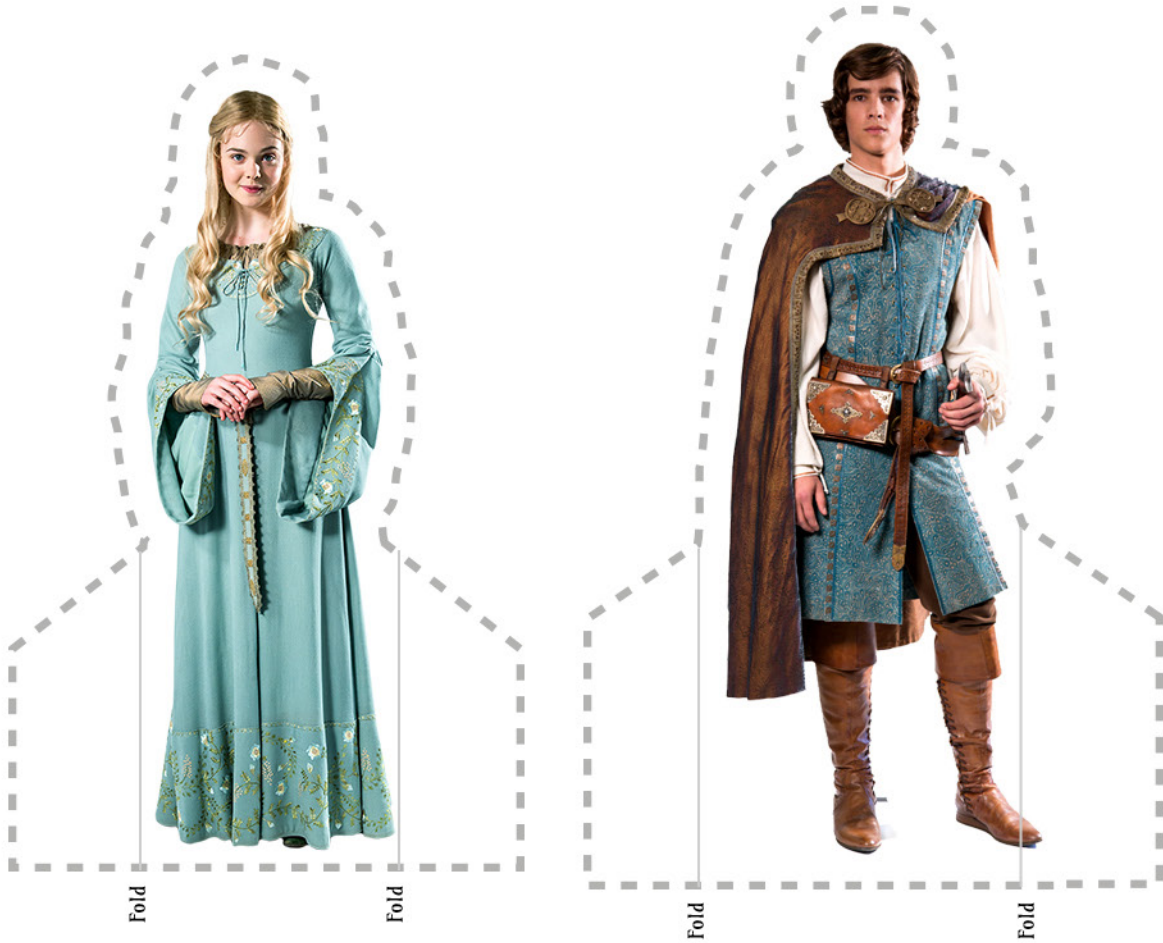

# Activity Sheets

PG © 2014 Disney

[movies.disney.com/maleficent](http://movies.disney.com/maleficent)

Disney  
MALEFICENT  
In theatres May 30  
IN 3D AND FOLIO 3D AND IMAX 3D

# Cut-out Scene Maker

Create your own adventures with these scenes and characters

# Cut-out Scene Maker

Create your own adventures with these scenes and characters

Disney  
**MALEFICENT**  
In theatres May 30  
IN 3D AND REAL 3D AND IMAX 3D

Disney  
**MALEFICENT**

In theatres May 30  
IN 3D AND REAL D 3D AND IMAX 3D

PG © 2014 Disney

Disney  
**MALEFICENT**

In theatres May 30  
IN 3D AND REAL D 3D AND IMAX 3D

Stick tab  
behind here

Fold

Fold

Fold

Fold